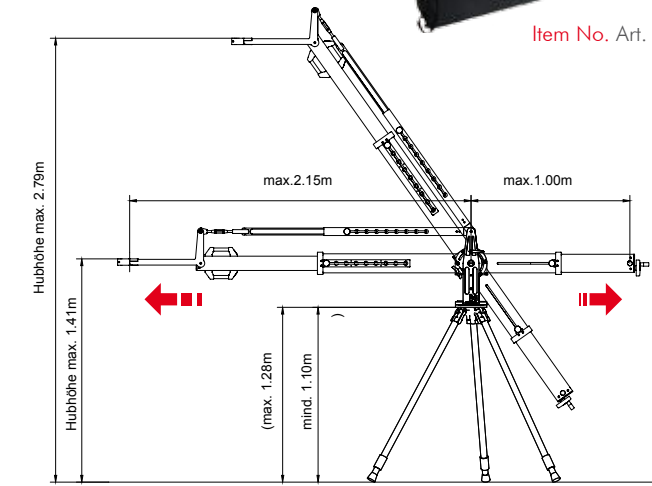

Movie Jib

Part No./Art.Nr. 2114-0

MovieJib – consistently lightweight and incredibly flexible.

The variable extension length of the new MovieJib can be adjusted in seconds without any need for tools. Balancing the crane with the counterweights is very simple, thanks to the self-locking crank mechanism. Functional design details such as comfortable handgrips and a horizontal and vertical brake enable precise working.

Technical Data Technische Daten

MovieJib	
Weight / Gewicht	255.73 lb / 41 kg
Dimension when packed / Packmaße	69.69 x 14.57 x 11.42 in / 212 x 38 x 27 cm
Max. payload (max. lengths) / Max. Zuladung (Krankopf ganz ausgefahren)	66.14 lb / 30 kg
Max. payload (min. lengths) / Max. Zuladung (Krankopf ganz eingefahren)	88.18 lb / 40 kg
Counterweight / Gegengewicht	158.73 lb / 72 kg

Package includes:

- 8 steps telescopic system (distance 65mm)
- Crank lever for weight counterbalance
- Two brakes (horizontal/vertical)
- Tripod Bullstand 120
- Counterweight rod / length 725 mm / diameter 30 mm
- Handle with safety function
- Softbag

Lieferumfang:

- 8-Stufen Teleskopsystem (Distanz in den Stufen 65mm)
- Kurbelantrieb für stufenlose Gegengewichtsverstellung
- Zwei Bremsen (Horizontal/Vertikal)
- Stativ Bullstand 120
- Gegengewichtsstange / Länge 725 mm / Durchmesser 30 mm
- Handgriffe mit Sicherheitsfunktion
- Transporttasche